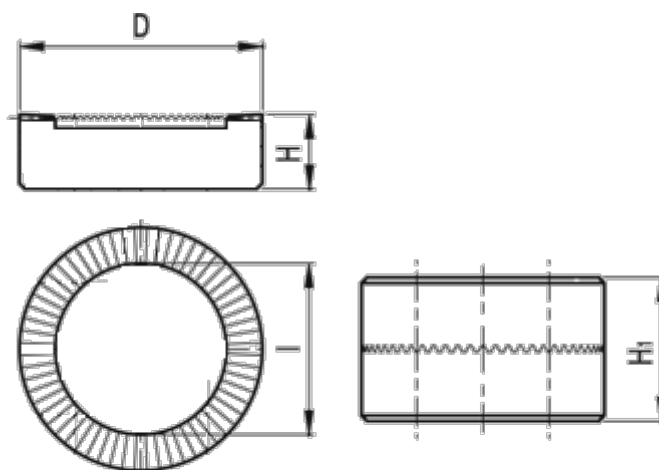

Article number: 206575320

Description: E+G Serrated locking plate  
GN 187.4-22-60-E-ST

## Measures

D	= 22
H +/-0.9	= 6.5
H1	= 13
l	= 15.5
Number of teeth	= 60